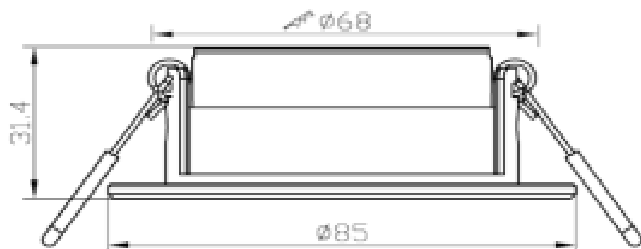

6W Super-slim HALED Downlight

Physical data

Weight (g)	104
Lamp Length (mm) - C/L	31.4
Max. Lamp Diameter (mm) - D	85
Lamp dimension equal to filament lamp equivalent	Yes
Designed for optimum use in non standard conditions	No
Fluorescent lamp replacement	No
Single packaging type	Box
Single package dimensions (L x W x H) (cm)	100 x 90 x 45 / 1PCS
Inner package dimensions (L x W x H) (cm)	465 x 110 x 110 / 10PCS
Outer package dimensions (L x W x H) (cm)	575 x 480 x 245 / 100PCS

* Do not use in close luminaire.

Technical Drawings