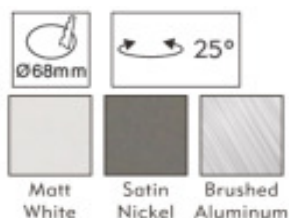

## 6W Super-slim HALED Downlight Brushed Alu

RoHS 