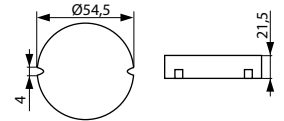

IP20

Elektronisches LED-Netzgerät
LED electronic power supply
Adaptateur d'alimentation électronique LED

CIRCO LED 12V DC

CIRCO LED 12V DC 0-10W