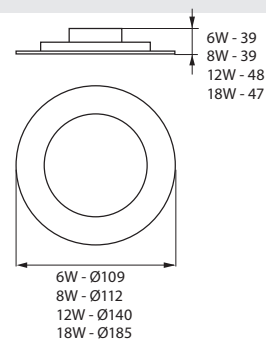

LED SMD

LITEN LED

LED Downlight-Leuchte
LED downlight fitting
Luminaire de type downlight LED

LITEN LED 6W-WW