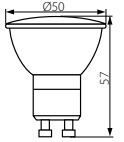

LED Leuchten
LED lamps
Lampes LED

alike
COB
effect

60°
spot
light

120°
special
lens